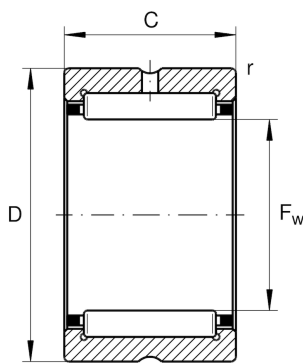

**RNA6902-XL**

Radial roller bearing

Schaeffler ID:
0507430310000

Radial roller bearing RNA..-XL

X-life

Technical information

**Main Dimensions & Performance Data**

F_w	20 mm	Under roller diameter
D	28 mm	Outside diameter
B	23 mm	Width
C_r	19,500 N	Basic dynamic load rating, radial
C_{0r}	25,500 N	Basic static load rating, radial
C_{ur}	4,550 N	Fatigue load limit, radial
n_G	21,100 1/min	Limiting speed
$n_{G \text{ Grease}}$	12,600 1/min	Limiting speed for grease lubrication
n_{gr}	11,700 1/min	Reference speed
	39.07 g	Weight

Dimensions

r_{\min}	0.3 mm	Minimum chamfer dimension
	G20X28X4	Sealing ring
	SD20X28X4	Sealing ring 2
C	23 mm	Width, outer ring

Temperature range

T_{\min}	-30 °C	Operating temperature min.
T_{\max}	120 °C	Operating temperature max.